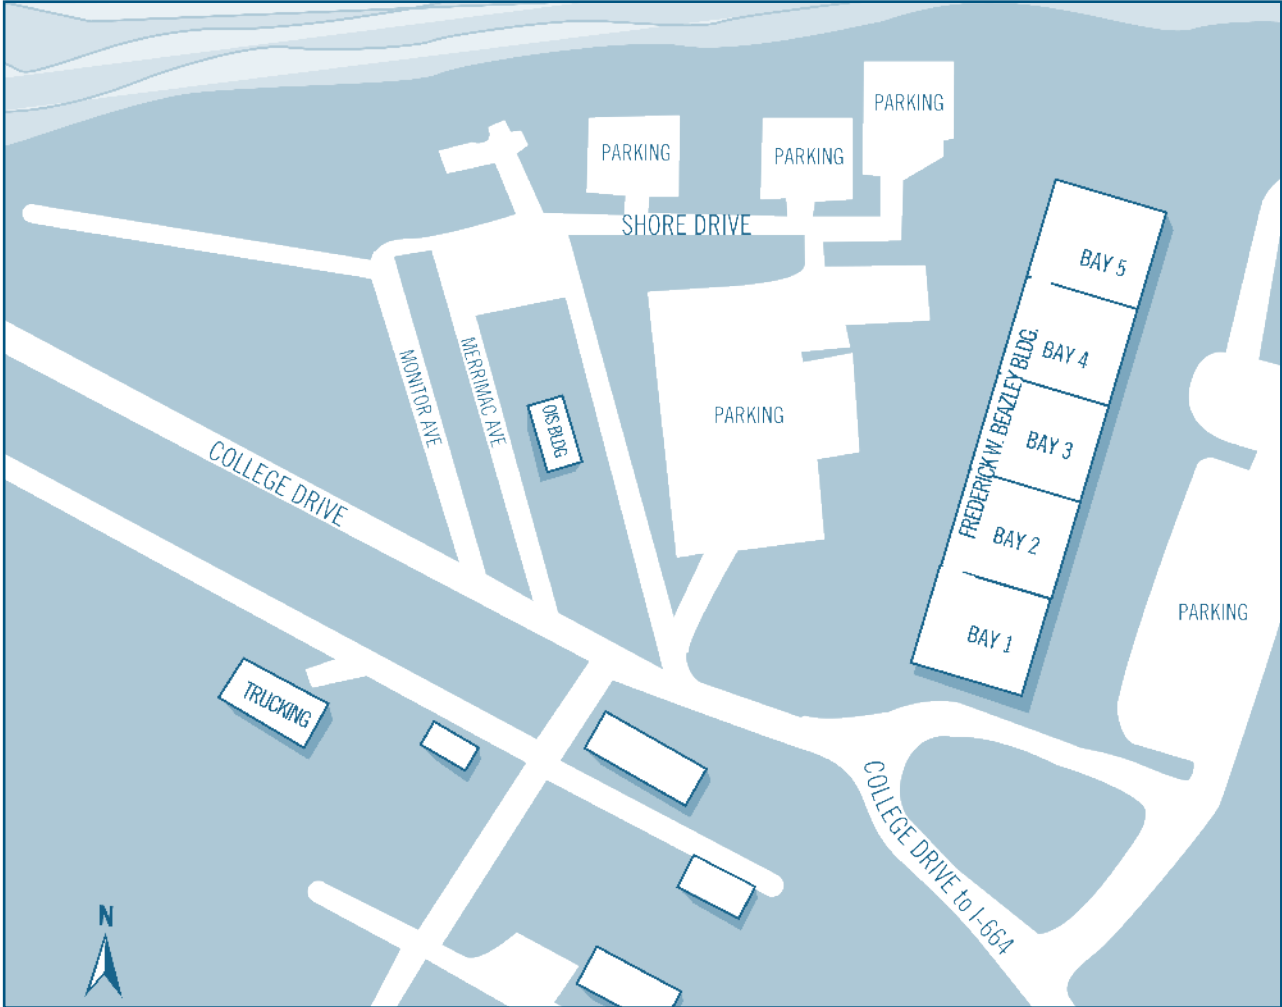

Chesapeake Campus

1428 Cedar Road
Chesapeake, VA 23322
Phone (757)-822-5100
TTY 822-5101

Norfolk Campus

300 Granby Street
Norfolk, VA 23510
Phone (757) 822-1110
TTY 822-1248

Portsmouth Campus

7000 College Drive
Portsmouth, VA 23703
Phone (757) 822-2124
TTY 483-5154