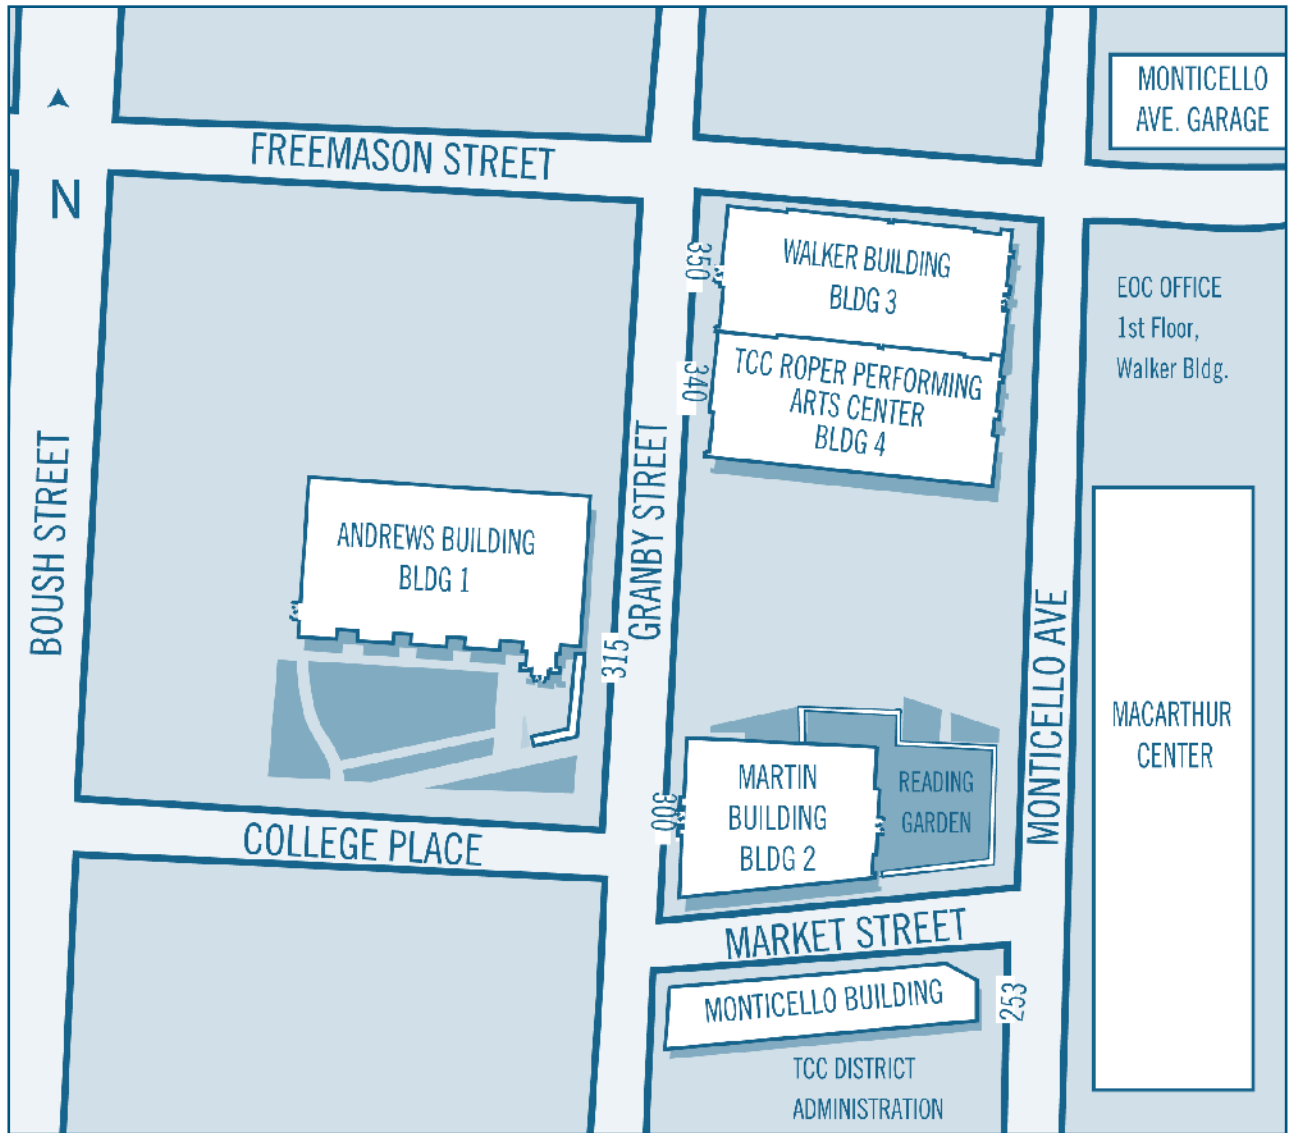

Norfolk Campus

300 Granby Street
Norfolk, VA 23510
Phone (757) 822-1110
TTY 822-1248