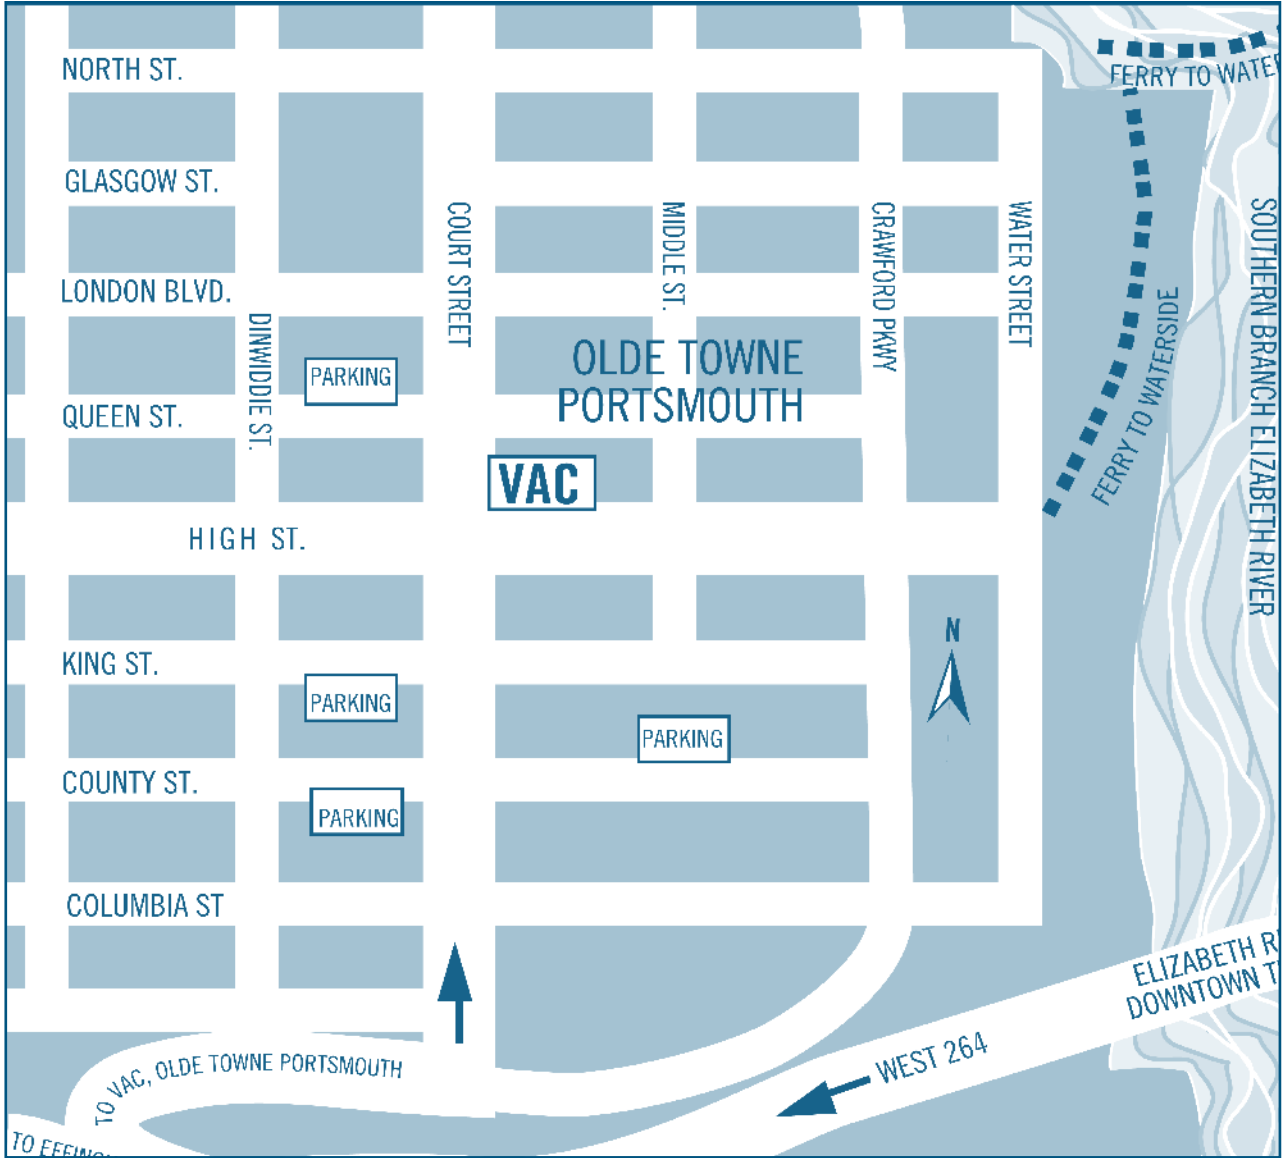

Visual Arts Center

340 High Street
Portsmouth, VA 23704
Phone (757) 822-1888