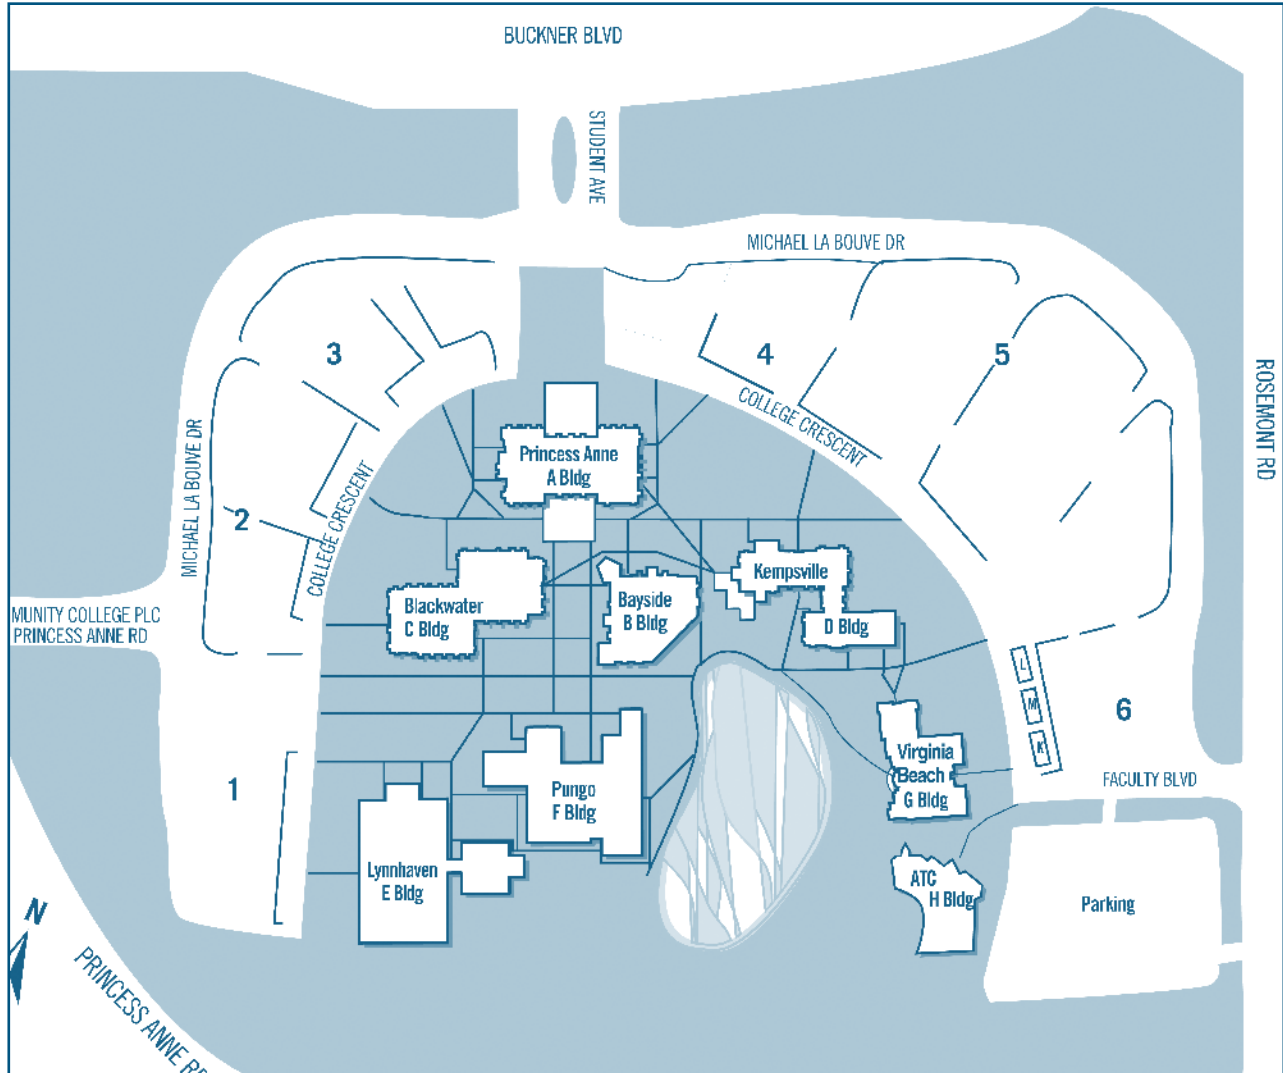

Chesapeake Campus

1428 Cedar Road
Chesapeake, VA 23322
Phone (757)-822-5100
TTY 822-5101

Norfolk Campus

300 Granby Street
Norfolk, VA 23510
Phone (757) 822-1110
TTY 822-1248

Portsmouth Campus

7000 College Drive
Portsmouth, VA 23703
Phone (757) 822-2124
TTY 483-5154