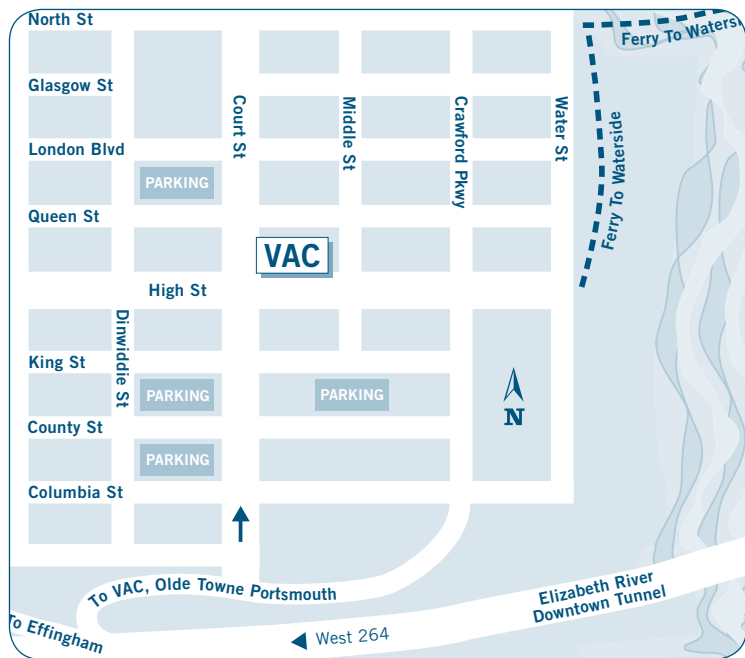

maps

portsmouth campus

7000 College Drive, Portsmouth, VA 23703
 Phone (757) 822-2124 | TTY 483-5154

visual arts center

340 High Street, Portsmouth, VA 23704
 Phone (757) 822-1888

campus location maps

maps

virginia beach campus