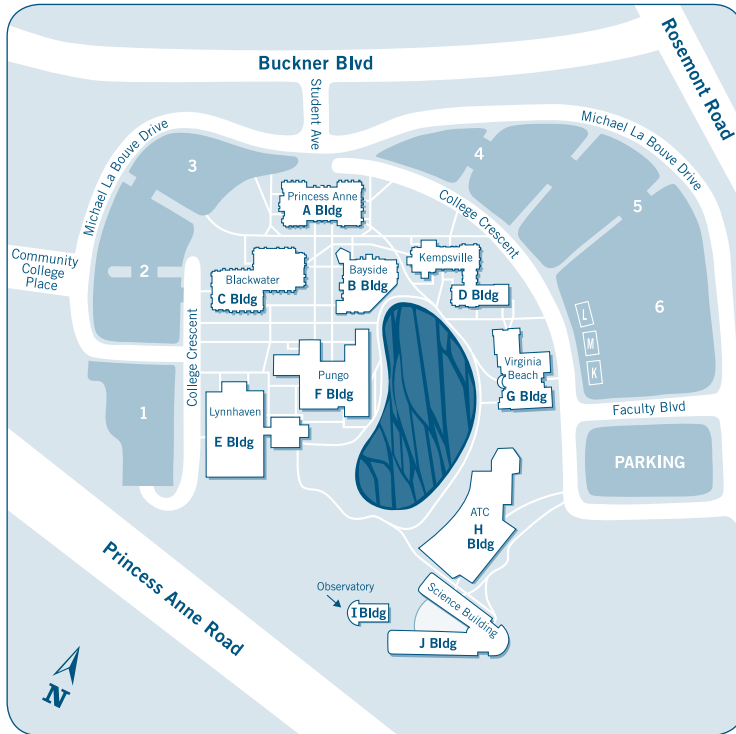

campus location maps

maps

virginia beach campus

1700 College Crescent, Virginia Beach, VA 23453
Phone (757) 822-7100 | TTY 430-1401