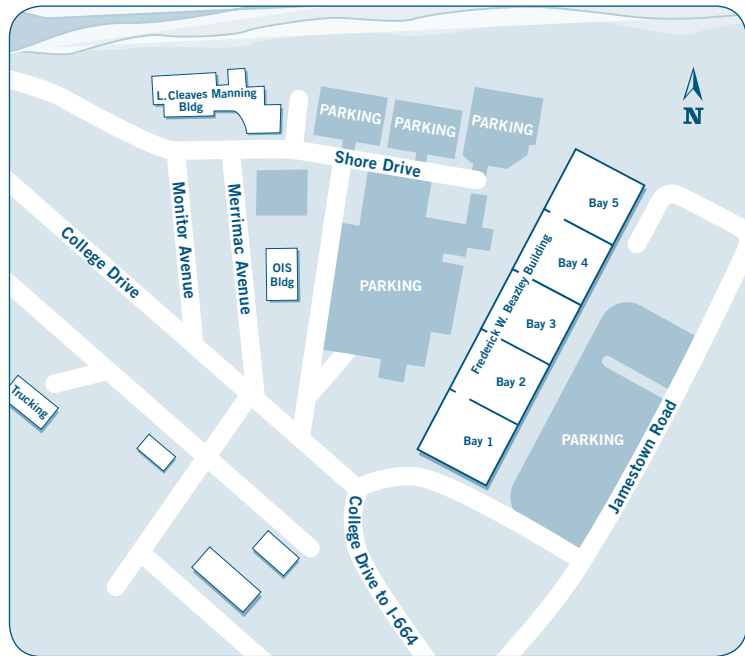

campus location maps

maps