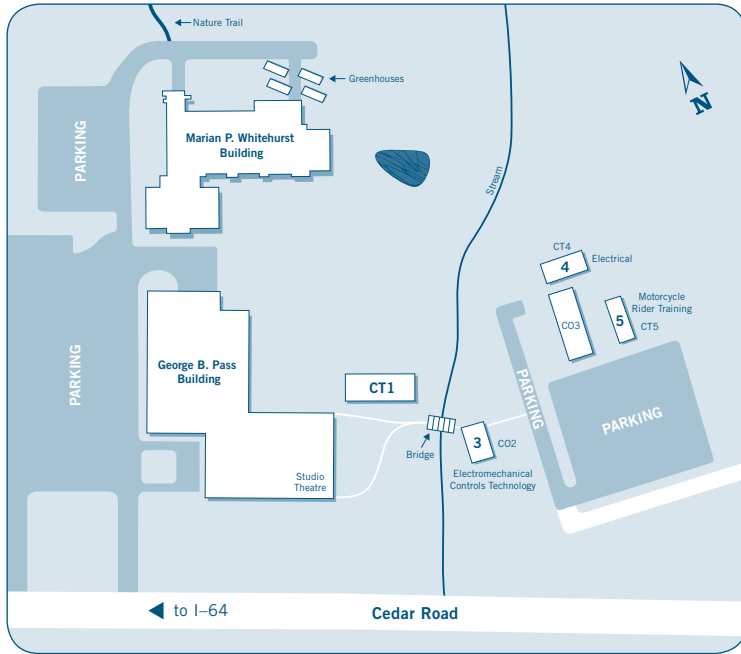

campus location maps

chesapeake campus

1428 Cedar Road, Chesapeake, VA 23322
Phone (757)-822-5100 | TTY 822-5101

norfolk campus

300 Granby Street, Norfolk, VA 23510
Phone (757) 822-1110 | TTY 822-1248

campus location maps