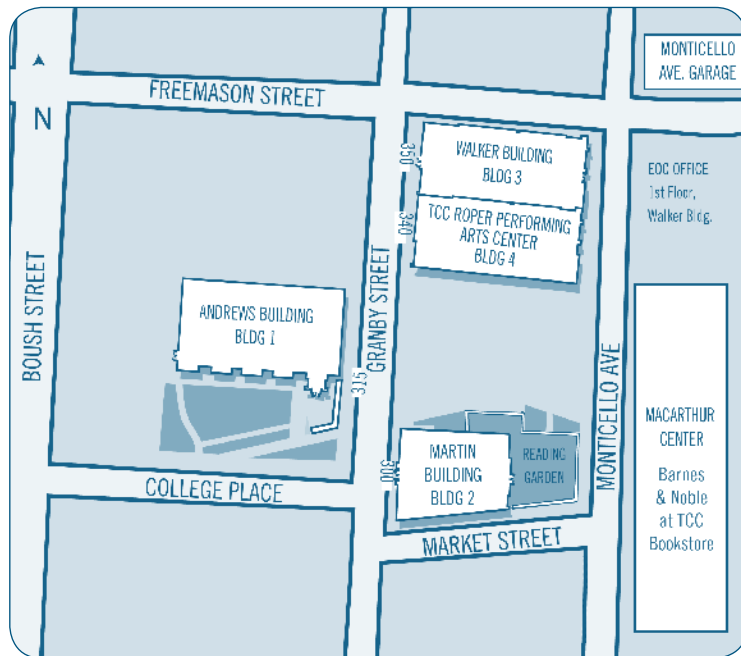

campus location maps

chesapeake campus

1428 Cedar Road, Chesapeake, VA 23322
Phone (757)-822-5100 | TTY 822-5101

norfolk campus

300 Granby Street, Norfolk, VA 23510
Phone (757) 822-1110 | TTY 822-1248

campus location maps

maps

portsmouth campus

7000 College Drive, Portsmouth, VA 23703
 Phone (757) 822-2124 | TTY 483-5154

visual arts center

340 High Street, Portsmouth, VA 23704
 Phone (757) 822-1888

campus location maps

maps

virginia beach campus