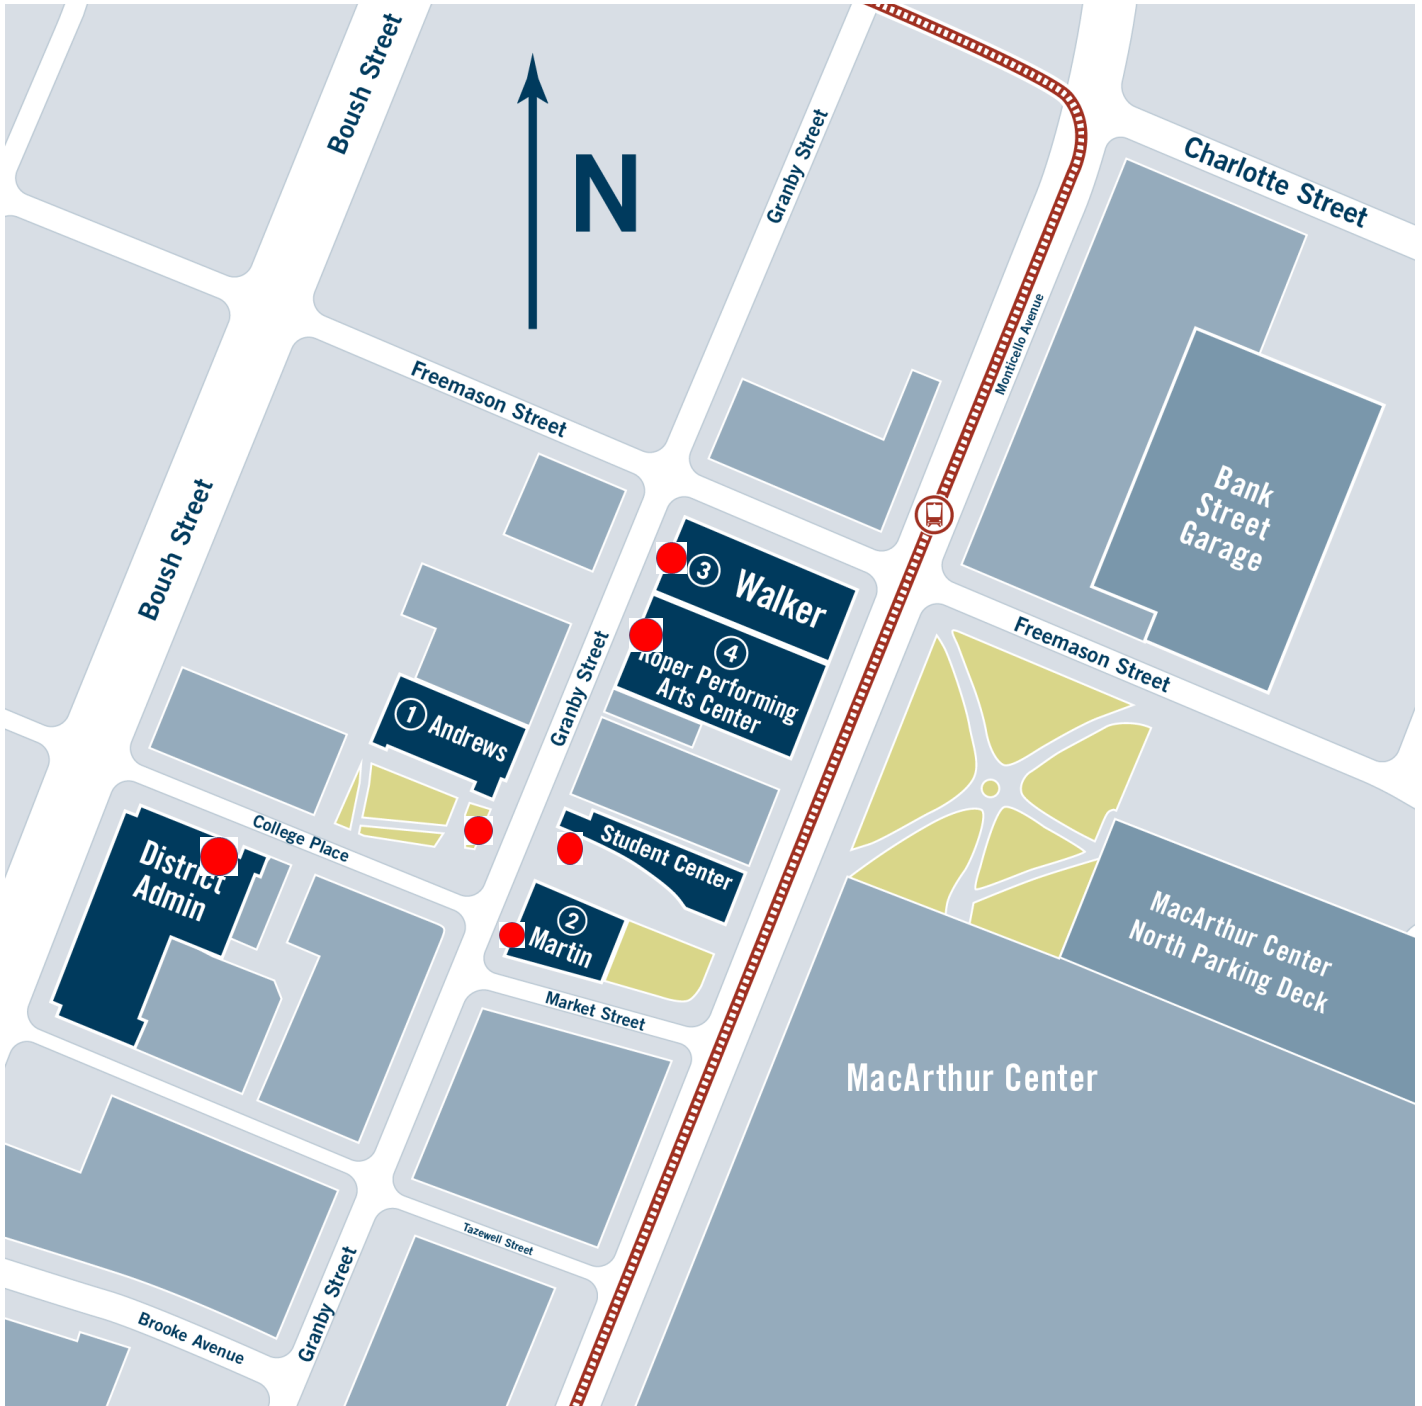

NORFOLK CAMPUS MAP

Tidewater Community College
Norfolk Campus
300 Granby Street
Norfolk, VA 23510

757-822-1110