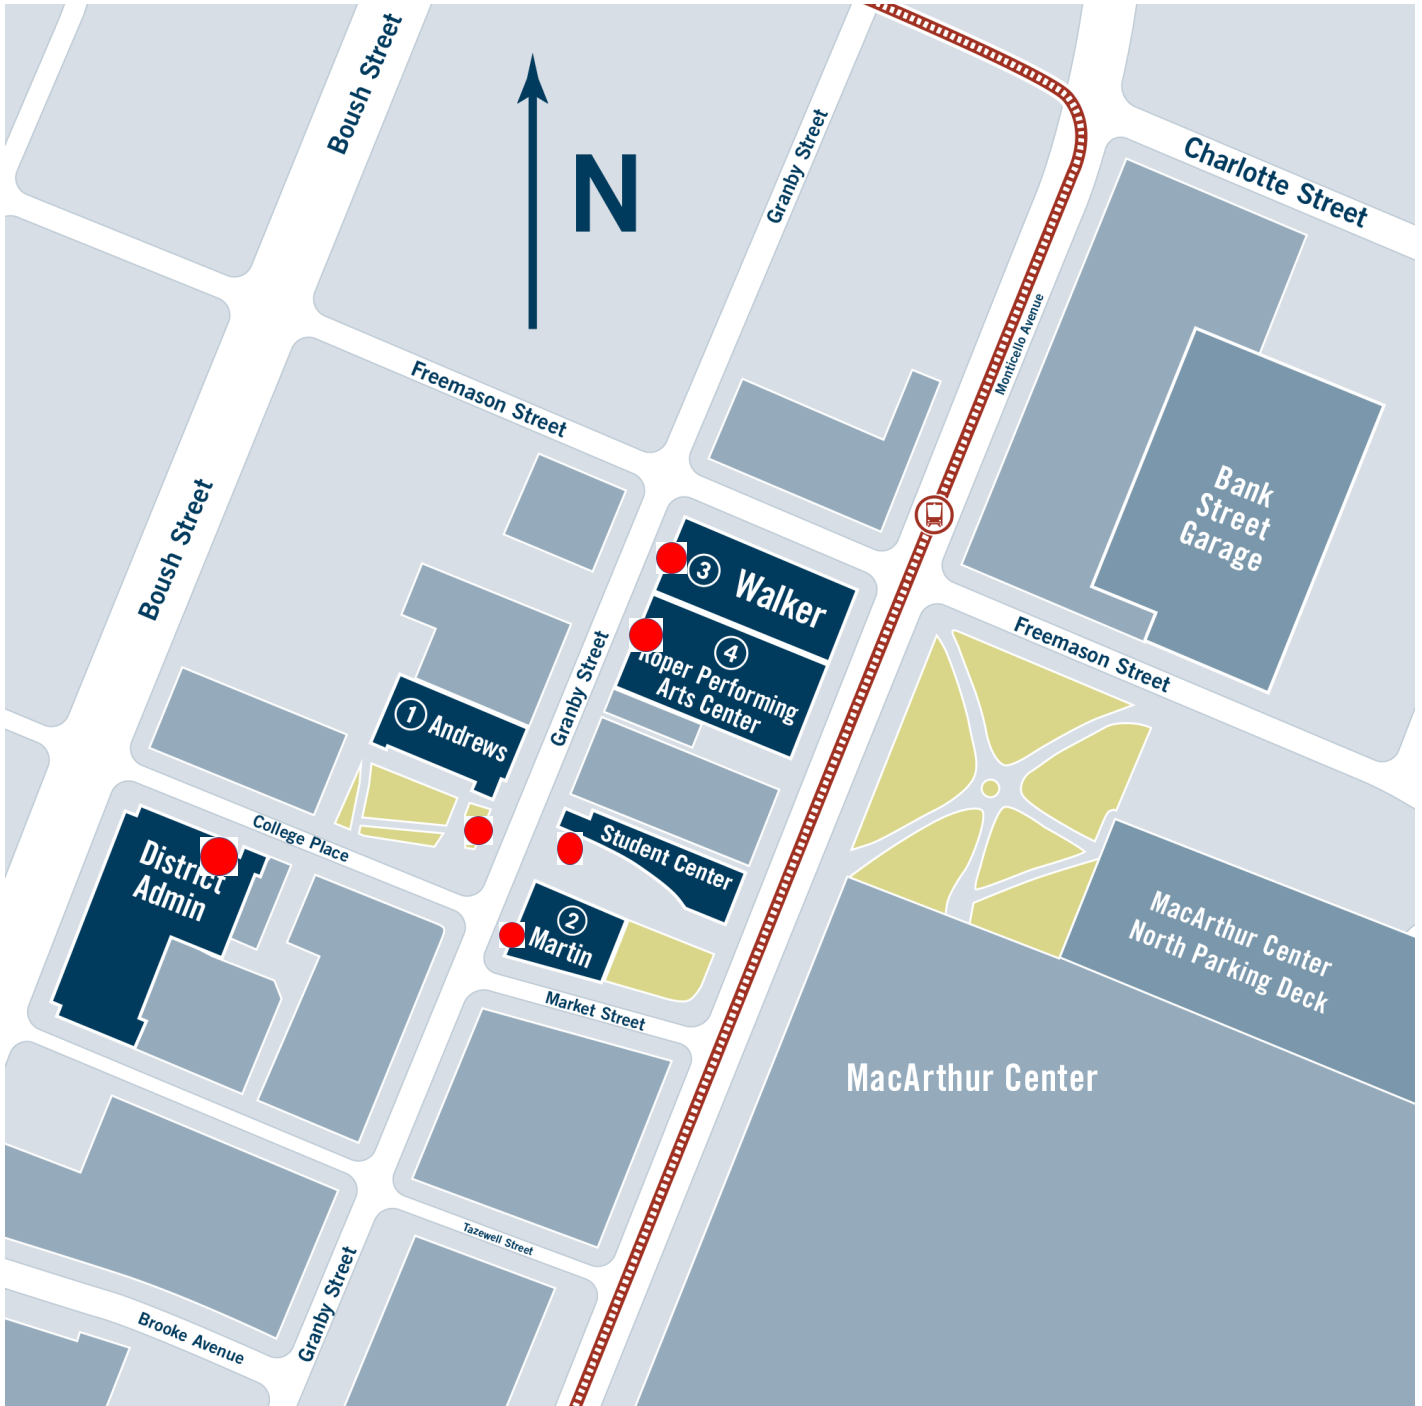

NORFOLK CAMPUS MAP

**Tidewater Community College
Norfolk Campus**

300 Granby Street
Norfolk, VA 23510

757-822-1110

● - Single Point of Entry