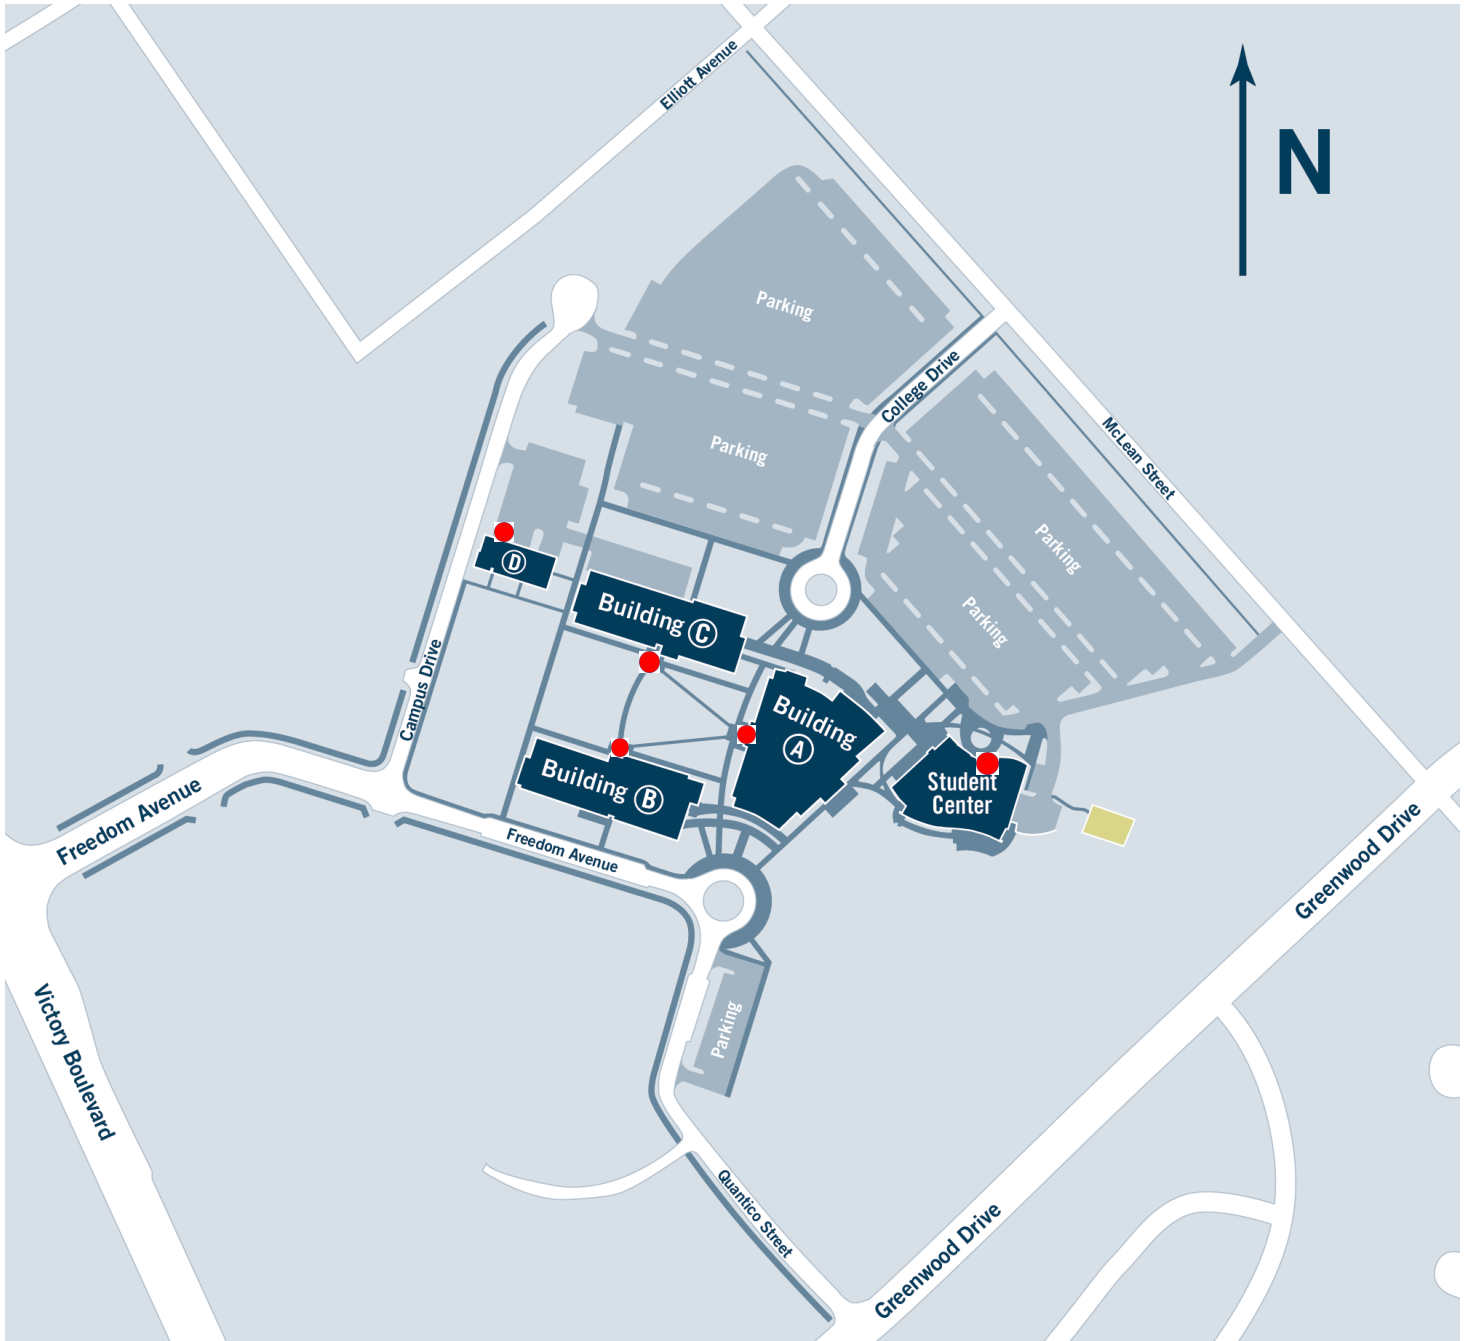

# PORTSMOUTH CAMPUS MAP

**Tidewater Community College** ● - Single Point of Entry  
**Portsmouth Campus**  
120 Campus Drive  
Portsmouth, VA 23701

757-822-2124