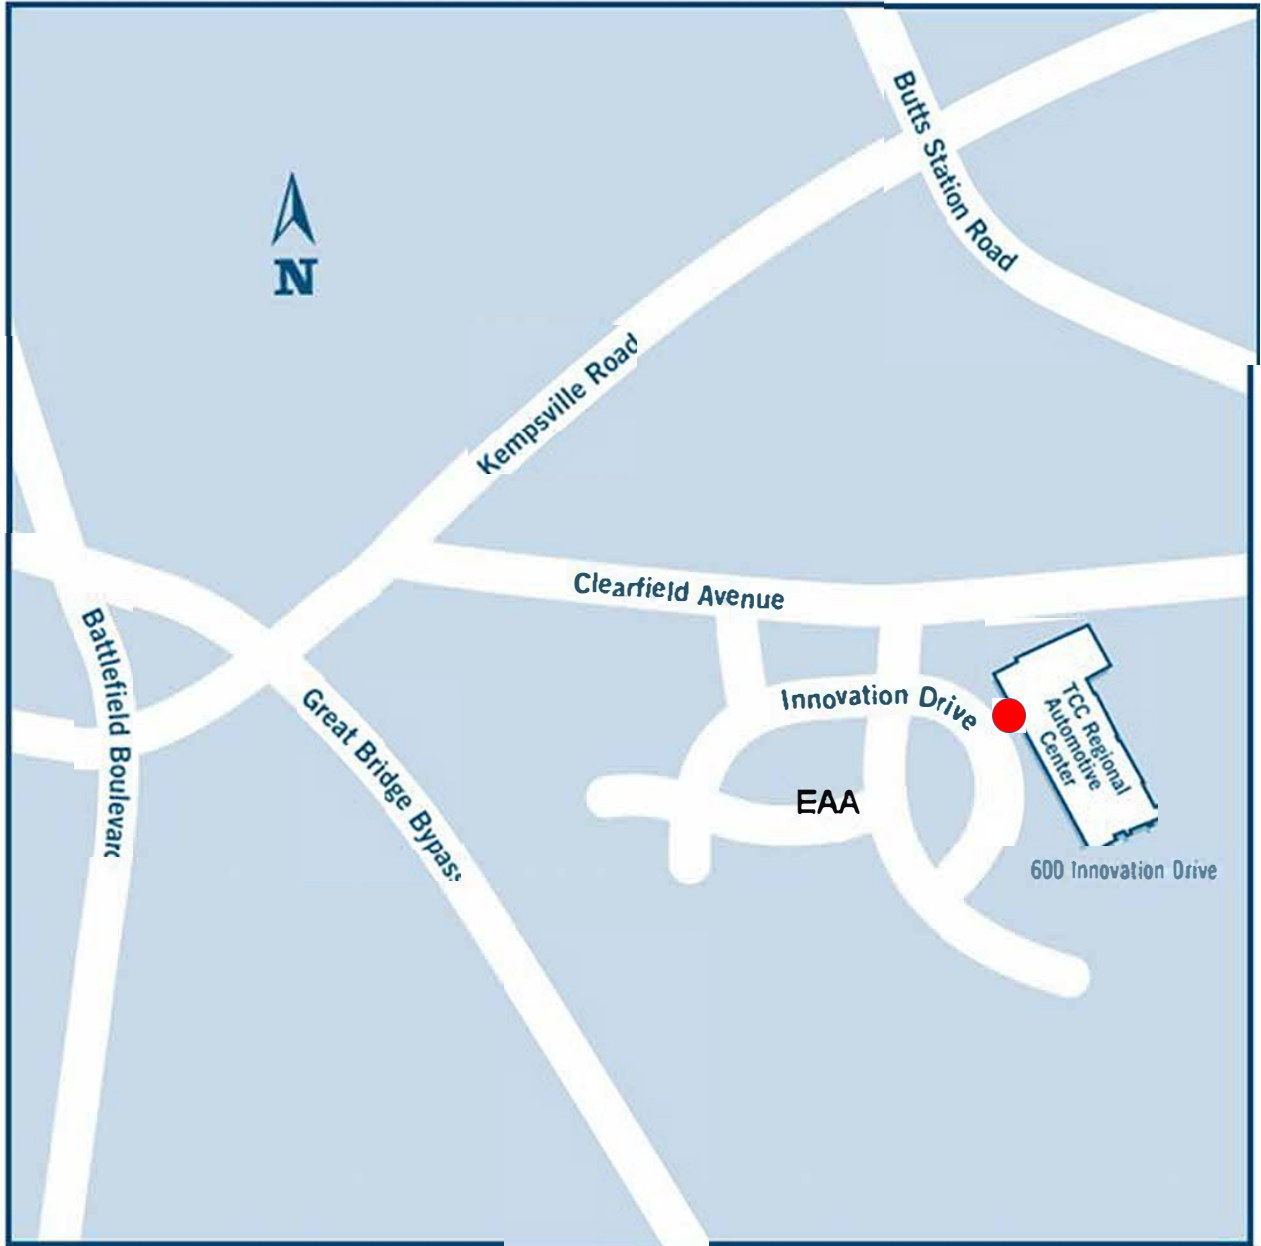

VIRGINIA BEACH CAMPUS MAP

● - Single Point of Entry

**Tidewater Community College
Virginia Beach Campus**
1700 College Crescent
Virginia Beach, VA 23453

757-822-7100

Tidewater Community College Regional Automotive Center (RAC)
600 Innovation Drive,
Chesapeake, VA 23320