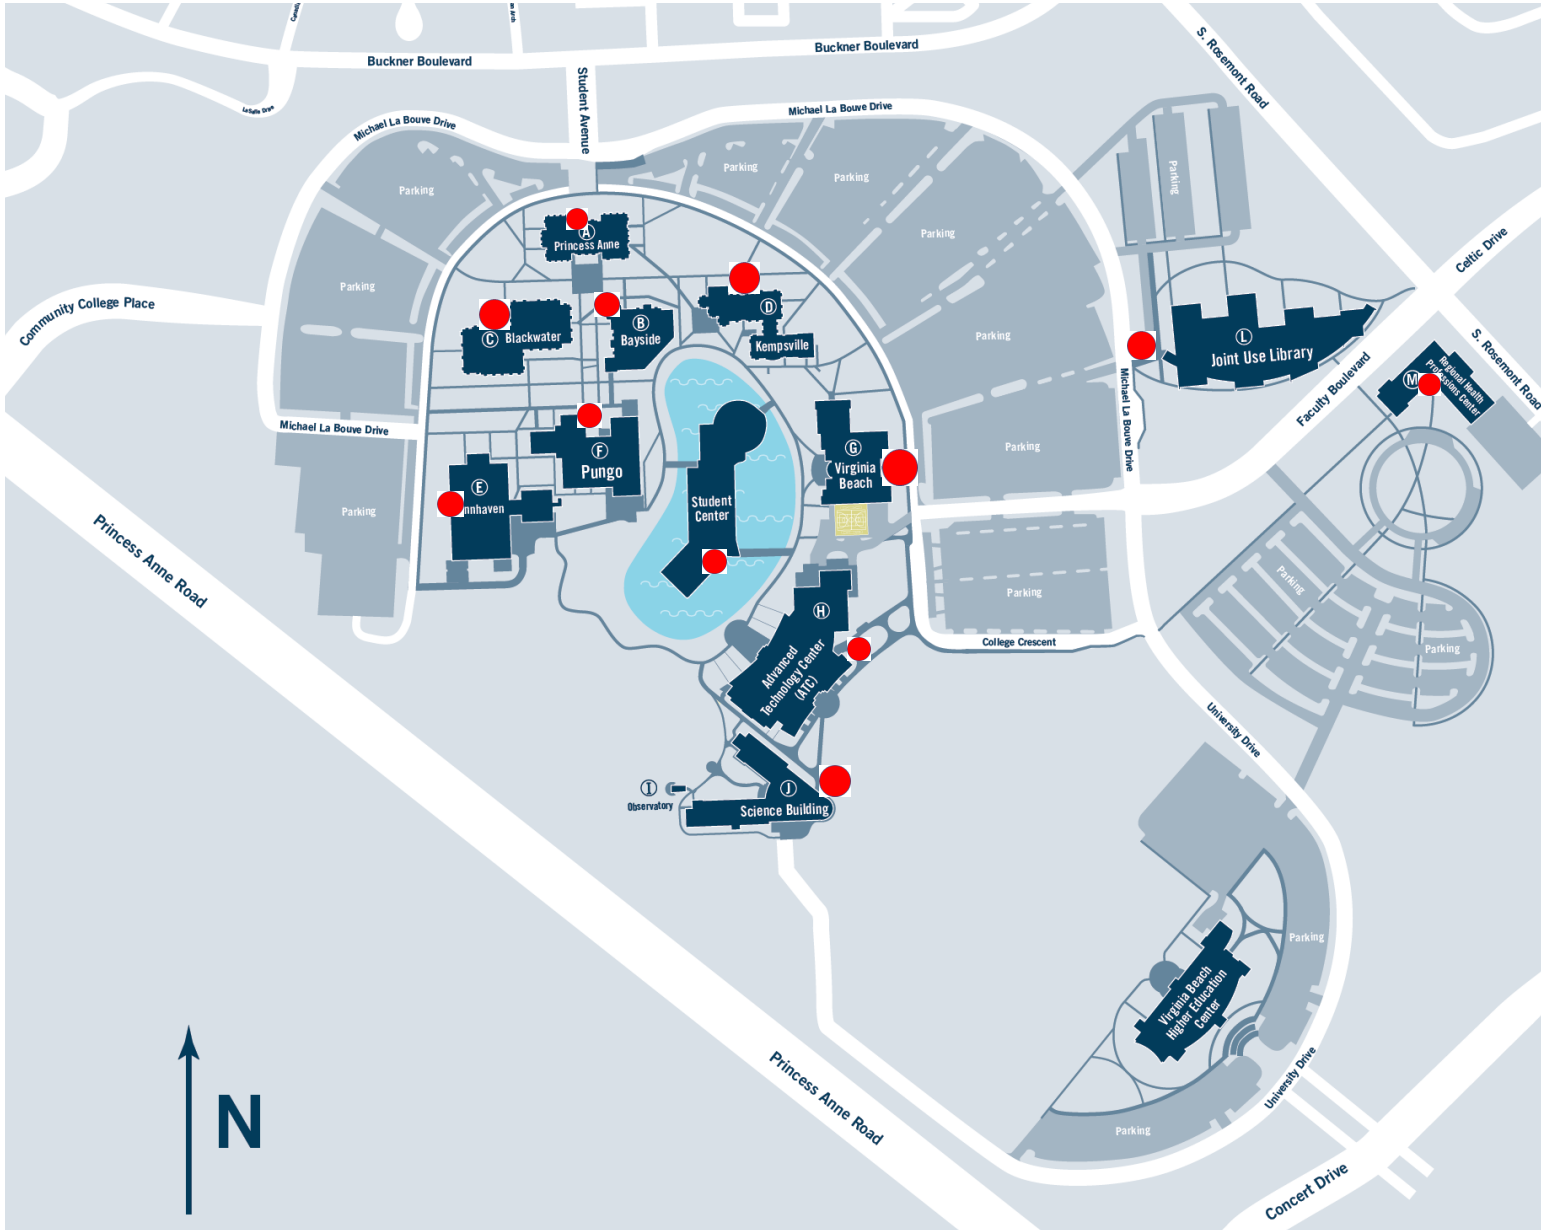

VIRGINIA BEACH CAMPUS MAP

● - Single Point of Entry

**Tidewater Community College
Virginia Beach Campus**
1700 College Crescent
Virginia Beach, VA 23453

757-822-7100

Tidewater Community College Regional Automotive Center (RAC)
600 Innovation Drive,
Chesapeake, VA 23320